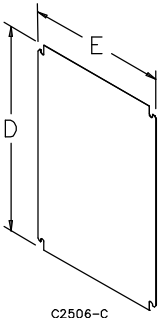

Panels for Enclosures

CONCEPT® Panels

C2506-C

Panels for CONCEPT enclosures are 14 or 12 gauge steel. They are painted white or have a conductive finish.

Catalog Number Painted	Catalog Number Conductive	Panel Size D x E (in.)	Panel Size D x E (mm)	Gauge
CP1212	CP1212G	10.20 x 10.20	259 x 259	14
CP1612	CP1612G	14.20 x 10.20	361 x 259	14
CP1616	CP1616G	14.20 x 14.20	361 x 361	12
CP2016	CP2016G	18.20 x 14.20	462 x 361	12
CP2416	CP2416G	22.20 x 14.20	564 x 361	12
CP2020	CP2020G	18.20 x 18.20	462 x 462	12
CP2420	CP2420G	22.20 x 18.20	564 x 462	12
CP3020	CP3020G	28.20 x 18.20	716 x 462	12
CP2424	CP2424G	22.20 x 22.20	564 x 564	12
CP3024	CP3024G	28.20 x 22.20	716 x 564	12
CP3624	CP3624G	34.20 x 22.20	869 x 564	12
CP4824	CP4824G	46.20 x 22.20	1173 x 564	12
CP3030	CP3030G	28.20 x 28.20	716 x 716	12
CP3630	CP3630G	34.20 x 28.20	869 x 716	12
CP4230	CP4230G	40.20 x 28.20	1021 x 716	12
CP3636	CP3636G	34.20 x 34.20	869 x 869	12
CP4236	CP4236G	40.20 x 34.20	1021 x 869	12
CP4836	CP4836G	46.20 x 34.20	1173 x 869	12
CP6036	CP6036G	58.20 x 34.20	1478 x 869	12
CP2442	CP2442G	22.20 x 40.20	564 x 1021	12
CP3048	CP3048G	28.20 x 46.20	716 x 1173	12
CP3060	CP3060G	28.20 x 58.20	716 x 1478	12

CONCEPT® Swing-Out Panels

CSPB panels

CSP panels

Panels swing clear from front of the enclosure to provide access to mounted internal equipment. For CSPB panels, maximum swing is 94 degrees. For CSP panels, maximum panel swing is 106 degrees. Distance from panel surface to door when in the latched position is 1.71 in. (43mm) for solid doors and 1.45 in. (37mm) for window doors. Kits include panel, brackets, and hardware to mount to the front flange.